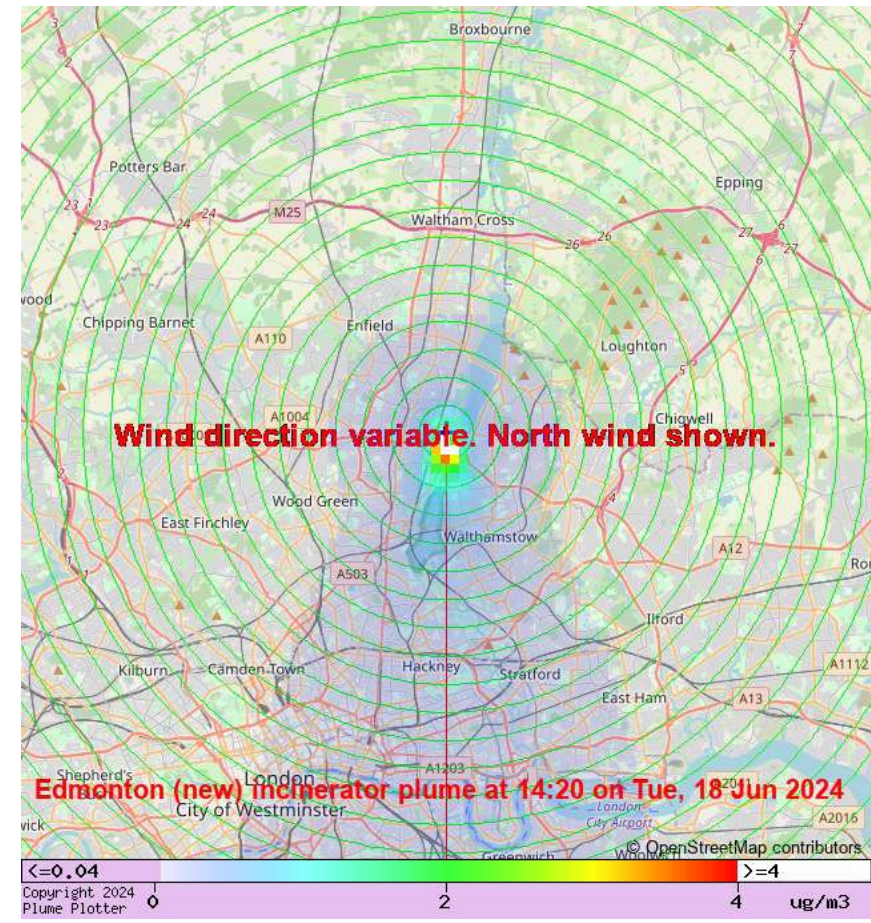

Edmonton Plume Plotter

Edmonton (new) incinerator plume
at 14:20 on Tue, 18 Jun 2024

MAIN

PLACES

The map shows the (predicted) current state of pollution from the proposed (new) incinerator at Advent Way.
The table shows the estimated concentration of oxides of nitrogen ($\mu\text{g}/\text{m}^3$) at local places.

Maximum	6
Meridian Angel Primary School	1.4
Footsteps Trust	1.1
Hornbeam Academy Special Academy	0.9
Whittingham Primary Academy	0.8
Big Creative Academy	0.7
Eden Girls' School	0.7
Higham Hill	0.6
Hillfield Primary Academy	0.6

Projecting Pollution: plumeplotter.com