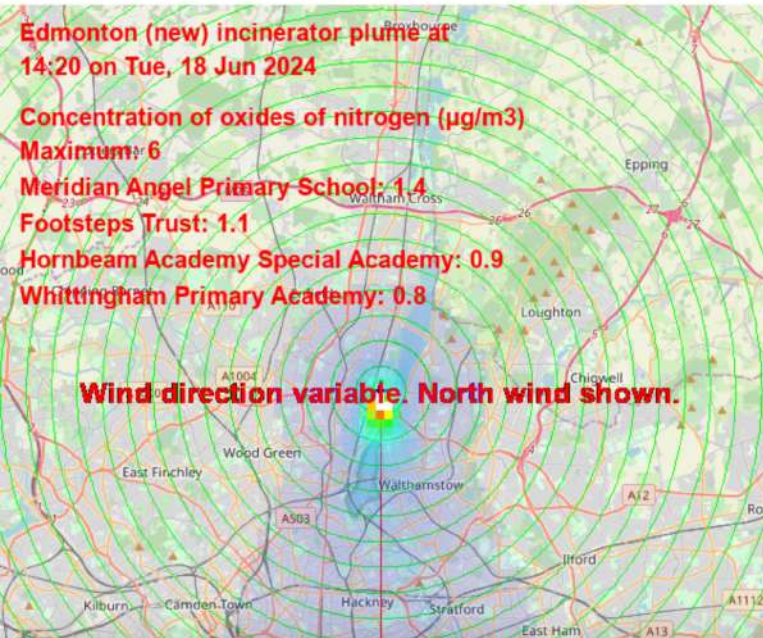

# Edmonton Plume Plotter

Edmonton (new) incinerator plume  
at 14:20 on Tue, 18 Jun 2024

**MAIN**

**PLACES**

The map shows the (predicted) current state of pollution from the proposed (new) incinerator at Advent Way.  
The table shows the estimated concentration of oxides of nitrogen ( $\mu\text{g}/\text{m}^3$ ) at local places.