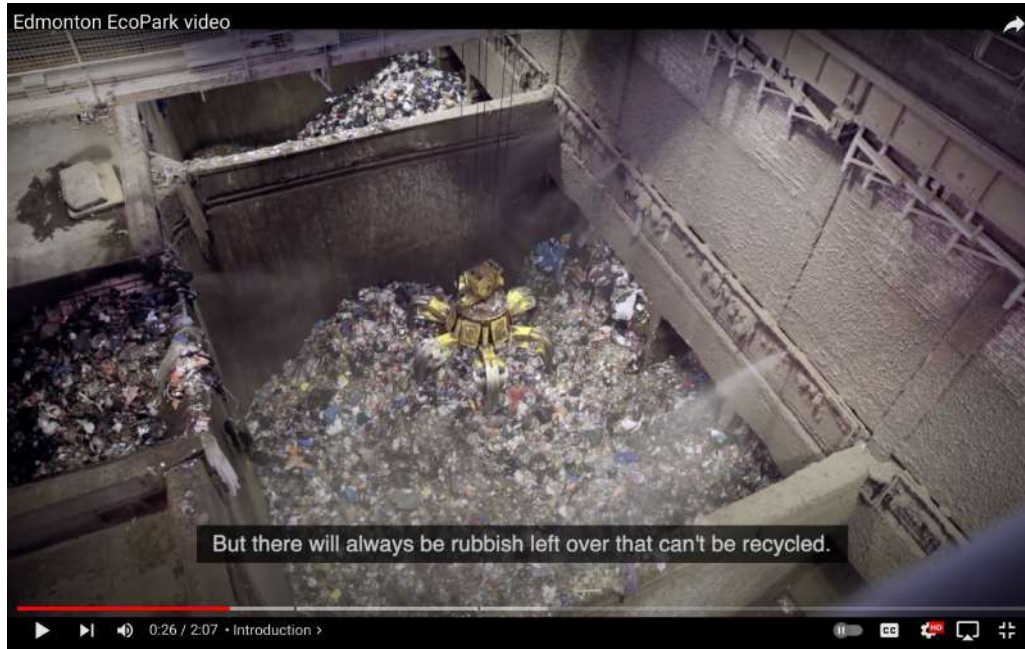

Environmental, Reproductive, and Racial Injustice; video stills from YouTube

Report: Stop the Edmonton Incinerator

Edmonton Incinerator - a racist endeavour

North London Waste Authority's plans of the rebuild; video stills from YouTube